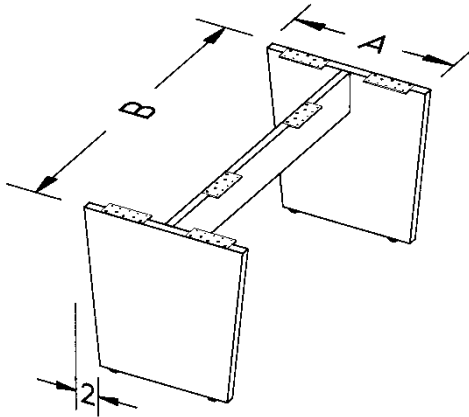

Single Panel Bases

(Two Panel Thicknesses Available)

Specifications:

Constructed of 45lb. density industrial particle board core, covered with standard plastic laminate of your choice. Furnished with adjustable nickel plated rubber cushioned glides. Bases are shipped ready to assemble with hardware attachments and screws for 1-1/4" thick table tops.

Cross Panel Bases

(Two Panel Thicknesses Available)

Sizes:

| 1-1/4" Panel Thickness | |
|-------------------------------|--------------------|
| Model | Base Spread |
| 7125-28X | 28" x 28" |
| 7125-32X | 32" x 32" |
| 7125-36X | 36" x 36" |
| 7125-42X | 42" x 42" |
| 7125-48X | 47" x 47" |
| 7125-54X | 54" x 54" |
| 7125-60X | 59" x 59" |
| 7125-72X | 71" x 71" |

Double Panel Bases (Set of two legs with 7" stringer)

(Two Panel Thicknesses Available)

Sizes:

Note: Base spread dimensions (A x B) are nominal, actual size will be 1/4" smaller than listed

| 1-1/4" Panel Thickness | |
|------------------------|---------------------|
| Model | Base Spread (A x B) |
| 7125-2842 | 28" x 42" |
| 7125-2848 | 28" x 48" |
| 7125-2854 | 28" x 54" |
| 7125-2860 | 28" x 60" |
| 7125-2866 | 28" x 66" |
| 7125-2872 | 28" x 72" |
| 7125-2884 | 28" x 84" |
| 7125-3242 | 32" x 42" |
| 7125-3248 | 32" x 48" |
| 7125-3254 | 32" x 54" |
| 7125-3260 | 32" x 60" |
| 7125-3266 | 32" x 66" |
| 7125-3272 | 32" x 72" |