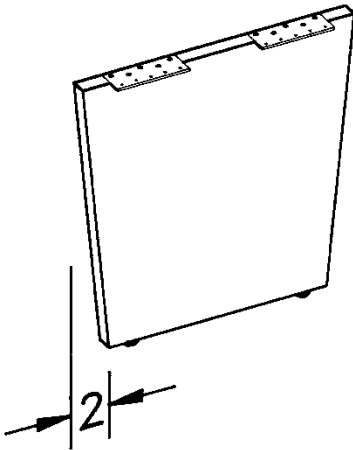

Single Panel Bases

(Two Panel Thicknesses Available)

Specifications:

Constructed of 45lb. density industrial particle board core, covered with standard plastic laminate of your choice. Furnished with adjustable nickel plated rubber cushioned glides. Bases are shipped ready to assemble with hardware attachments and screws for 1-1/4" thick table tops.

Sizes:

| 1-1/4" Panel Thickness | |
|------------------------|-------------|
| Model | Base Spread |
| 7125-28 | 28" |
| 7125-32 | 32" |
| 7125-36 | 36" |
| 7125-39 | 39" |

| 1-3/4" Panel Thickness | |
|------------------------|-------------|
| Model | Base Spread |
| 7175-28 | 28" |
| 7175-32 | 32" |
| 7175-36 | 36" |
| 7175-39 | 39" |

Cross Panel Bases

(Two Panel Thicknesses Available)

Sizes:

| 1-1/4" Panel Thickness | |
|-------------------------------|--------------------|
| Model | Base Spread |
| 7125-28X | 28" x 28" |
| 7125-32X | 32" x 32" |
| 7125-36X | 36" x 36" |
| 7125-42X | 42" x 42" |
| 7125-48X | 47" x 47" |
| 7125-54X | 54" x 54" |
| 7125-60X | 59" x 59" |
| 7125-72X | 71" x 71" |

Double Panel Bases (Set of two legs with 7" stringer)

(Two Panel Thicknesses Available)

Sizes:

Note: Base spread dimensions (A x B) are nominal, actual size will be 1/4" smaller than listed

| 1-1/4" Panel Thickness | |
|------------------------|---------------------|
| Model | Base Spread (A x B) |
| 7125-2842 | 28" x 42" |
| 7125-2848 | 28" x 48" |
| 7125-2854 | 28" x 54" |
| 7125-2860 | 28" x 60" |
| 7125-2866 | 28" x 66" |
| 7125-2872 | 28" x 72" |
| 7125-2884 | 28" x 84" |
| 7125-3242 | 32" x 42" |
| 7125-3248 | 32" x 48" |
| 7125-3254 | 32" x 54" |
| 7125-3260 | 32" x 60" |
| 7125-3266 | 32" x 66" |
| 7125-3272 | 32" x 72" |