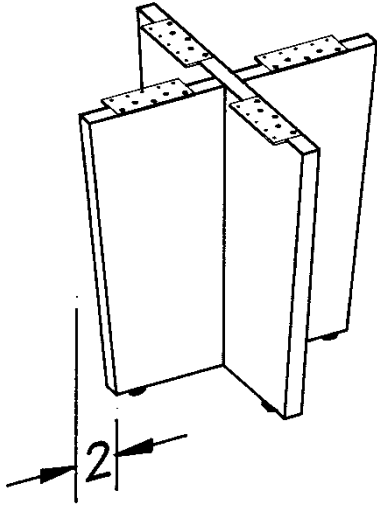

Single Panel Bases

(Two Panel Thicknesses Available)

Specifications:

Constructed of 45lb. density industrial particle board core, covered with standard plastic laminate of your choice. Furnished with adjustable nickel plated rubber cushioned glides. Bases are shipped ready to assemble with hardware attachments and screws for 1-1/4" thick table tops.

Sizes:

| 1-1/4" Panel Thickness | |
|------------------------|-------------|
| Model | Base Spread |
| 7125-28 | 28" |
| 7125-32 | 32" |
| 7125-36 | 36" |
| 7125-39 | 39" |

| 1-3/4" Panel Thickness | |
|------------------------|-------------|
| Model | Base Spread |
| 7175-28 | 28" |
| 7175-32 | 32" |
| 7175-36 | 36" |
| 7175-39 | 39" |

Cross Panel Bases

(Two Panel Thicknesses Available)

Sizes:

| 1-1/4" Panel Thickness | |
|-------------------------------|--------------------|
| Model | Base Spread |
| 7125-28X | 28" x 28" |
| 7125-32X | 32" x 32" |
| 7125-36X | 36" x 36" |
| 7125-42X | 42" x 42" |
| 7125-48X | 47" x 47" |
| 7125-54X | 54" x 54" |
| 7125-60X | 59" x 59" |
| 7125-72X | 71" x 71" |